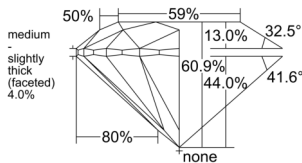

GIA®

FACSIMILE

GIA REPORT

1558426912

Verify this report at GIA.edu

GIA NATURAL DIAMOND DOSSIER®

June 04, 2026
GIA Report Number 1558426912
Shape and Cutting Style ..... Round Brilliant
Measurements ..... 4.66 - 4.68 x 2.84 mm

GRADING RESULTS

Carat Weight ..... 0.37 carat
Color Grade I
Clarity Grade VS1
Cut Grade ..... Excellent

ADDITIONAL GRADING INFORMATION

Polish ..... Excellent
Symmetry ..... Excellent
Fluorescence ..... None
Clarity Characteristics..... Feather, Needle, Pinpoint
Inscription(s): GIA 1558426912

PROPORTIONS

Profile to actual proportions