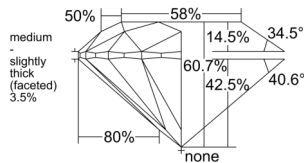

GIA®

FACSIMILE

GIA REPORT

1558428864

Verify this report at GIA.edu

GIA NATURAL DIAMOND DOSSIER®

June 05, 2026
GIA Report Number 1558428864
Shape and Cutting Style ..... Round Brilliant
Measurements ..... 4.37 - 4.38 x 2.65 mm

GRADING RESULTS

Carat Weight ..... 0.31 carat
Color Grade L
Clarity Grade VVS1
Cut Grade ..... Excellent

ADDITIONAL GRADING INFORMATION

Polish ..... Excellent
Symmetry ..... Excellent
Fluorescence ..... None
Clarity Characteristics ..... Pinpoint, Feather
Inscription(s): GIA 1558428864

PROPORTIONS

Profile to actual proportions

GRADING SCALES

GIA COLOR SCALE

COLORLESS	D
	E
	F
	G
	H
	I
	J
NEAR COLORLESS	K
	L
FAIN	M
	N
	O
	P
	R
	S
	T
	U
	V
	W
	X
	Y
LIGHT	Z

GIA CLARITY SCALE

FLAWLESS	VERY VERY SLIGHTLY INCLUDED	VS₁	VS₂	SLIGHTLY INCLUDED	SI₁	SI₂	I₁	I₂	I₃	
										VERY SLIGHTLY INCLUDED
INTERNALLY FLAWLESS	VERY SLIGHTLY INCLUDED	VVS₁	VVS₂	VS₁	VS₂	SI₁	SI₂	I₁	I₂	
FLAWLESS	VERY SLIGHTLY INCLUDED	VVS₁	VVS₂	VS₁	VS₂	SI₁	SI₂	I₁	I₂	
FLAWLESS	VERY SLIGHTLY INCLUDED	VVS₁	VVS₂	VS₁	VS₂	SI₁	SI₂	I₁	I₂	

GIA CUT SCALE

EXCELLENT
VERY GOOD
GOOD
FAIR
POOR