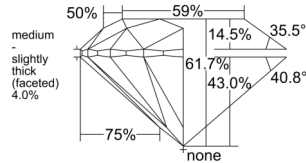

GIA®

FACSIMILE

GIA REPORT 1558430604

Verify this report at GIA.edu

GIA NATURAL DIAMOND DOSSIER®

June 05, 2026
GIA Report Number 1558430604
Shape and Cutting Style ..... Round Brilliant
Measurements ..... 5.32 - 5.35 x 3.29 mm

GRADING RESULTS

Carat Weight ..... 0.58 carat
Color Grade ..... G
Clarity Grade VS1
Cut Grade ..... Excellent

ADDITIONAL GRADING INFORMATION

Polish ..... Excellent
Symmetry ..... Excellent
Fluorescence ..... Medium Blue
Clarity Characteristics..... Crystal, Cloud, Pinpoint
Inscription(s): GIA 1558430604

PROPORTIONS

GRADING SCALES

GIA COLOR SCALE	GIA CLARITY SCALE	GIA CUT SCALE
COLOURLESS D	FLAWLESS	EXCELLENT
E	INTERNALLY FLAWLESS	
F	VVS₁	VERY GOOD
G		
H	VVS₂	GOOD
I	VS₁	
J	VS₂	FAIR
K	SI₁	
L	SI₂	POOR
M	I₁	
N	I₂	
O	I₃	
P		
Q		
R		
S		
T		
U		
V		
W		
X		
Y		
Z