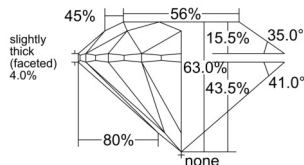

GIA®

FACSIMILE

GIA REPORT 1558440123

Verify this report at GIA.edu

GIA NATURAL DIAMOND DOSSIER®

June 08, 2026
GIA Report Number 1558440123
Shape and Cutting Style ..... Round Brilliant
Measurements ..... 5.18 - 5.22 x 3.28 mm

GRADING RESULTS

Carat Weight ..... 0.55 carat
Color Grade ..... D
Clarity Grade VS2
Cut Grade ..... Excellent

ADDITIONAL GRADING INFORMATION

Polish ..... Excellent
Symmetry ..... Excellent
Fluorescence ..... Medium Blue
Clarity Characteristics ..... Crystal
Inscription(s): GIA 1558440123

PROPORTIONS

Profile to actual proportions