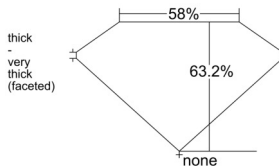

GIA®

FACSIMILE

GIA REPORT 1558441441

Verify this report at GIA.edu

GIA NATURAL DIAMOND DOSSIER®

June 09, 2026
GIA Report Number 1558441441
Shape and Cutting Style ..... Marquise Brilliant
Measurements ..... 6.45 x 3.60 x 2.28 mm

GRADING RESULTS

Carat Weight ..... 0.30 carat
Color Grade ..... G
Clarity Grade VS1

ADDITIONAL GRADING INFORMATION

Polish ..... Very Good
Symmetry ..... Excellent
Fluorescence ..... None
Clarity Characteristics..... Crystal, Cloud, Pinpoint
Inscription(s): GIA 1558441441

PROPORTIONS

Profile not to actual proportions

GRADING SCALES

GIA COLOR SCALE		GIA CLARITY SCALE			
COLORLESS	D	VERY VERY SLIGHTLY INCLUDED	FLAWLESS		
	E		INTERNALLY FLAWLESS		
	F	VERY SLIGHTLY INCLUDED	VVS₁		
	G		VVS₂		
	H		VS₁		
	NEAR COLORLESS	I	VERY SLIGHTLY INCLUDED	VS₂	
		J		SI₁	
		FAINT	K	SLIGHTLY INCLUDED	SI₂
			L		I₁
			M		I₂
VERT LIGHT	N	INCLUDED	I₃		
	O				
	P				
	Q				
	R				
	S				
	T				
LIGHT	U				
	V				
	W				
	X				
Y					
Z