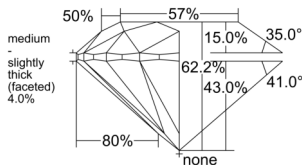

GIA®

FACSIMILE

GIA REPORT 1558441866

Verify this report at GIA.edu

GIA NATURAL DIAMOND DOSSIER®

June 09, 2026
GIA Report Number 1558441866
Shape and Cutting Style ..... Round Brilliant
Measurements ..... 4.69 - 4.71 x 2.93 mm

GRADING RESULTS

Carat Weight ..... 0.40 carat
Color Grade ..... G
Clarity Grade VS2
Cut Grade ..... Excellent

ADDITIONAL GRADING INFORMATION

Polish ..... Excellent
Symmetry ..... Excellent
Fluorescence ..... None
Clarity Characteristics..... Cloud, Crystal, Feather
Inscription(s): GIA 1558441866

PROPORTIONS

GRADING SCALES

GIA COLOR SCALE

COLORLESS	D
	E
	F
	G
	H
	I
	J
NEAR COLORLESS	K
	L
	M
Faint	N
	O
	P
	Q
	R
	S
	T
	U
	V
	W
	X
	Y
	Z

GIA CLARITY SCALE

FLAWLESS	INTERNAL FLAWLESS	
		FLAWLESS
VERY VERY SLIGHTLY INCLUDED	VVS₁	
	VVS₂	
VERY SLIGHTLY INCLUDED	VS₁	
	VS₂	
SLIGHTLY INCLUDED	SI₁	
	SI₂	
INCLUDED	I₁	
	I₂	
	I₃	

GIA CUT SCALE

EXCELLENT
VERY GOOD
GOOD
FAIR
POOR