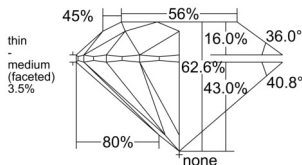

GIA®

FACSIMILE

GIA REPORT 1558442322

Verify this report at GIA.edu

GIA NATURAL DIAMOND DOSSIER®

June 09, 2026
GIA Report Number 1558442322
Shape and Cutting Style ..... Round Brilliant
Measurements ..... 5.37 - 5.41 x 3.37 mm

GRADING RESULTS

Carat Weight ..... 0.60 carat
Color Grade ..... H
Clarity Grade VVS1
Cut Grade ..... Excellent

ADDITIONAL GRADING INFORMATION

Polish ..... Excellent
Symmetry ..... Excellent
Fluorescence ..... None
Clarity Characteristics ..... Cloud, Pinpoint, Feather
Inscription(s): GIA 1558442322

PROPORTIONS

GRADING SCALES

GIA COLOR SCALE

COLOREDNESS	D
	E
	F
	G
	H
	I
	J
NEAR COLORLESS	K
	L
FAIN	M
	N
	O
	P
VERY LIGHT	Q
	R
	S
	T
	U
	V
	W
	X
	Y
LIGHT	Z

GIA CLARITY SCALE

VERY VERY SLIGHTLY INCLUDED	FLAWLESS
	INTERNALLY FLAWLESS
VERY SLIGHTLY INCLUDED	VVS₁
	VVS₂
SLIGHTLY INCLUDED	VS₁
	VS₂
INCLUDED	SI₁
	SI₂
	I₁
	I₂
	I₃

GIA CUT SCALE

EXCELLENT
VERY GOOD
GOOD
FAIR
POOR