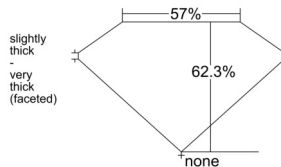

GIA®

FACSIMILE

GIA REPORT 1558442384

Verify this report at GIA.edu

GIA NATURAL DIAMOND DOSSIER®

June 09, 2026
GIA Report Number 1558442384
Shape and Cutting Style ..... Pear Brilliant
Measurements ..... 6.05 x 3.78 x 2.36 mm

GRADING RESULTS

Carat Weight ..... 0.32 carat
Color Grade ..... G
Clarity Grade VS1

ADDITIONAL GRADING INFORMATION

Polish ..... Excellent
Symmetry ..... Very Good
Fluorescence ..... Faint
Clarity Characteristics ..... Twinning Wisp, Cloud
Inscription(s): GIA 1558442384

PROPORTIONS

Profile not to actual proportions

GRADING SCALES

GIA COLOR SCALE		GIA CLARITY SCALE		
NEAR COLORLESS	D	VERY VERY SLIGHTLY INCLUDED	FLAWLESS	
	E		INTERNALLY FLAWLESS	
	F	VERY SLIGHTLY INCLUDED	VS₁	
	G		VS₂	
	H		VS₁	
	FAINT	I	SLIGHTLY INCLUDED	SI₁
		J		SI₂
		K	INCLUDED	I₁
		L		I₂
		M		I₃
LIGHT	N			
	O			
	P			
	Q			
	R			
	S			
	T			
U				
V				
W				
X				
Y				
Z