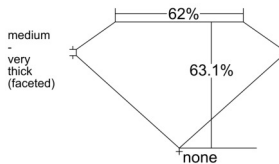

GIA®

FACSIMILE

GIA REPORT 1558443370

Verify this report at GIA.edu

GIA NATURAL DIAMOND DOSSIER®

June 09, 2026
GIA Report Number 1558443370
Shape and Cutting Style ..... Pear Brilliant
Measurements ..... 7.00 x 4.67 x 2.95 mm

GRADING RESULTS

Carat Weight ..... 0.60 carat
Color Grade ..... F
Clarity Grade VS1

ADDITIONAL GRADING INFORMATION

Polish ..... Excellent
Symmetry ..... Very Good
Fluorescence ..... None
Clarity Characteristics..... Feather, Cloud, Needle, Pinpoint
Inscription(s): GIA 1558443370

PROPORTIONS

Profile not to actual proportions

GRADING SCALES

GIA COLOR SCALE		GIA CLARITY SCALE			
COLORLESS	D	VERY VERY SLIGHTLY INCLUDED	FLAWLESS		
	E		INTERNALLY FLAWLESS		
	F	VERY SLIGHTLY INCLUDED	VS₁		
	G		VS₂		
	H		VS₁		
	NEAR COLORLESS	I	SLIGHTLY INCLUDED	VS₂	
		J		SI₁	
		FAINT	K	INCLUDED	SI₂
			L		I₁
			M		I₂
VERT LIGHT	N	LIGHT	I₃		
	O				
	P				
	Q				
	R