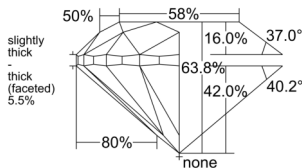

GIA®

FACSIMILE

GIA REPORT 1558443418

Verify this report at GIA.edu

GIA NATURAL DIAMOND DOSSIER®

June 09, 2026
GIA Report Number 1558443418
Shape and Cutting Style ..... Round Brilliant
Measurements ..... 6.01 - 6.06 x 3.85 mm

GRADING RESULTS

Carat Weight ..... 0.90 carat
Color Grade ..... F
Clarity Grade VS2
Cut Grade ..... Very Good

ADDITIONAL GRADING INFORMATION

Polish ..... Very Good
Symmetry ..... Very Good
Fluorescence ..... Medium Blue
Clarity Characteristics ..... Crystal, Cloud
Inscription(s): GIA 1558443418

PROPORTIONS

Profile to actual proportions