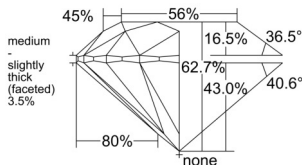

GIA®

FACSIMILE

GIA REPORT 1558447231

Verify this report at GIA.edu

GIA NATURAL DIAMOND DOSSIER®

June 10, 2026
GIA Report Number 1558447231
Shape and Cutting Style ..... Round Brilliant
Measurements ..... 5.04 - 5.08 x 3.17 mm

GRADING RESULTS

Carat Weight ..... 0.50 carat
Color Grade ..... G
Clarity Grade S11
Cut Grade ..... Excellent

ADDITIONAL GRADING INFORMATION

Polish ..... Excellent
Symmetry ..... Excellent
Fluorescence ..... None
Clarity Characteristics ..... Feather, Crystal, Cloud
Inscription(s): GIA 1558447231

PROPORTIONS

GRADING SCALES

GIA COLOR SCALE	GIA CLARITY SCALE	GIA CUT SCALE	
D	FLAWLESS	EXCELLENT	
E	INTERNALLY FLAWLESS		
F		VVS₁	VERY GOOD
G	VVS₂		
H	VS₁	GOOD	
I	VS₂		
J	S1₁	FAIR	
K	S1₂		
L	I₁	POOR	
M	I₂		
N	I₃		
O			
P			
Q			
R			
S			
T			
U			
V			
W			
X			
Y			
Z