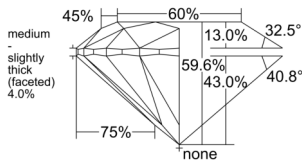

GIA®

FACSIMILE

GIA REPORT 1558448484

Verify this report at GIA.edu

GIA NATURAL DIAMOND DOSSIER®

June 09, 2026
GIA Report Number 1558448484
Shape and Cutting Style ..... Round Brilliant
Measurements ..... 4.52 - 4.54 x 2.70 mm

GRADING RESULTS

Carat Weight ..... 0.34 carat
Color Grade ..... E
Clarity Grade VS2
Cut Grade ..... Excellent

ADDITIONAL GRADING INFORMATION

Polish ..... Excellent
Symmetry ..... Excellent
Fluorescence ..... None
Clarity Characteristics ..... Cloud, Feather
Inscription(s): GIA 1558448484

PROPORTIONS

Profile to actual proportions