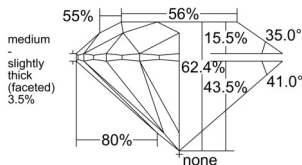

GIA®

FACSIMILE

GIA REPORT

1558450696

Verify this report at GIA.edu

GIA NATURAL DIAMOND DOSSIER®

June 09, 2026
GIA Report Number 1558450696
Shape and Cutting Style ..... Round Brilliant
Measurements ..... 4.28 - 4.30 x 2.68 mm

GRADING RESULTS

Carat Weight ..... 0.30 carat
Color Grade ..... G
Clarity Grade VS2
Cut Grade ..... Excellent

ADDITIONAL GRADING INFORMATION

Polish ..... Excellent
Symmetry ..... Excellent
Fluorescence ..... None
Clarity Characteristics ..... Cloud, Indented Natural
Inscription(s): GIA 1558450696

PROPORTIONS

GRADING SCALES

GIA COLOR SCALE

COLOREDNESS	D
	E
	F
	G
	H
	I
	J
NEAR COLORLESS	K
	L
Faint	M
	N
	O
	P
Very Light	Q
	R
	S
	T
	U
	V
Light	W
	X
	Y
	Z

GIA CLARITY SCALE

FLAWLESS	INTERNAL FLAWLESS	
		FLAWLESS
VERY VERY SLIGHTLY INCLUDED	VVS₁	
	VVS₂	
VERY SLIGHTLY INCLUDED	VS₁	
	VS₂	
SLIGHTLY INCLUDED	SI₁	
	SI₂	
INCLUDED	I₁	
	I₂	
	I₃	

GIA CUT SCALE

EXCELLENT
VERY GOOD
GOOD
FAIR
POOR