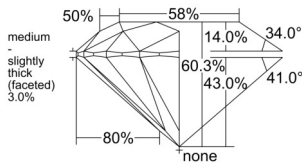

GIA®

FACSIMILE

GIA REPORT 1558454469

Verify this report at GIA.edu

GIA NATURAL DIAMOND DOSSIER®

June 09, 2026
GIA Report Number 1558454469
Shape and Cutting Style ..... Round Brilliant
Measurements ..... 3.79 - 3.80 x 2.29 mm

GRADING RESULTS

Carat Weight ..... 0.20 carat
Color Grade ..... D
Clarity Grade S11
Cut Grade ..... Excellent

ADDITIONAL GRADING INFORMATION

Polish ..... Excellent
Symmetry ..... Excellent
Fluorescence ..... Medium Blue
Clarity Characteristics ..... Crystal, Cloud, Feather
Inscription(s): GIA 1558454469

PROPORTIONS

Profile to actual proportions

GRADING SCALES

GIA COLOR SCALE

COLOURESS	D
	E
	F
	G
	H
	I
	J
NEAR COLOURESS	K
	L
FAIN	M
	N
	O
	P
VERY LIGHT	Q
	R
	S
	T
	U
	V
	W
	X
	Y
LIGHT	Z

GIA CLARITY SCALE

FLAWLESS	VERY VERY SLIGHTLY INCLUDED	VS₁	VS₂	SI₁	SI₂	I₁	I₂	I₃			
									VERY SLIGHTLY INCLUDED	SLIGHTLY INCLUDED	INCLUDED

GIA CUT SCALE

EXCELLENT
VERY GOOD
GOOD
FAIR
POOR