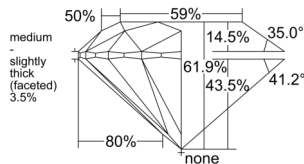

GIA®

FACSIMILE

GIA REPORT

1558454763

Verify this report at GIA.edu

GIA NATURAL DIAMOND DOSSIER®

June 09, 2026
GIA Report Number 1558454763
Shape and Cutting Style ..... Round Brilliant
Measurements ..... 3.78 - 3.80 x 2.34 mm

GRADING RESULTS

Carat Weight ..... 0.20 carat
Color Grade ..... G
Clarity Grade VS1
Cut Grade ..... Excellent

ADDITIONAL GRADING INFORMATION

Polish ..... Excellent
Symmetry ..... Excellent
Fluorescence ..... None
Clarity Characteristics ..... Cloud, Crystal, Needle
Inscription(s): GIA 1558454763

PROPORTIONS

Profile to actual proportions