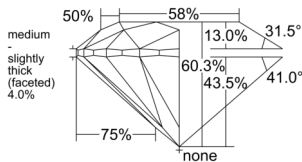

GIA®

FACSIMILE

GIA REPORT 1558454996

Verify this report at GIA.edu

GIA NATURAL DIAMOND DOSSIER®

June 11, 2026
GIA Report Number 1558454996
Shape and Cutting Style ..... Round Brilliant
Measurements ..... 4.32 - 4.35 x 2.61 mm

GRADING RESULTS

Carat Weight ..... 0.30 carat
Color Grade ..... K
Clarity Grade VVS1
Cut Grade ..... Excellent

ADDITIONAL GRADING INFORMATION

Polish ..... Excellent
Symmetry ..... Excellent
Fluorescence ..... None
Clarity Characteristics ..... Pinpoint, Natural
Inscription(s): GIA 1558454996

PROPORTIONS

Profile to actual proportions

GRADING SCALES

GIA COLOR SCALE	GIA CLARITY SCALE	GIA CUT SCALE	
D	FLAWLESS	EXCELLENT	
E	INTERNALLY FLAWLESS		
F		VVS₁	VERY GOOD
G	VVS₂		
H	VS₁	GOOD	
I	VS₂		
J	SI₁	FAIR	
K	SI₂		
L	I₁	POOR	
M	I₂		
N	I₃		
O			
P			
Q			
R			
S			
T			
U			
V			
W			
X			
Y			
Z