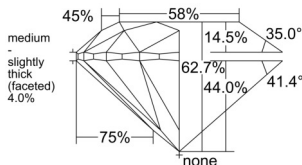

GIA®

FACSIMILE

GIA REPORT 1558455197

Verify this report at GIA.edu

GIA NATURAL DIAMOND DOSSIER®

June 11, 2026
GIA Report Number 1558455197
Shape and Cutting Style ..... Round Brilliant
Measurements ..... 4.28 - 4.31 x 2.69 mm

GRADING RESULTS

Carat Weight ..... 0.30 carat
Color Grade ..... K
Clarity Grade VS1
Cut Grade ..... Excellent

ADDITIONAL GRADING INFORMATION

Polish ..... Excellent
Symmetry ..... Excellent
Fluorescence ..... None
Clarity Characteristics ..... Feather, Pinpoint
Inscription(s): GIA 1558455197

PROPORTIONS

Profile to actual proportions