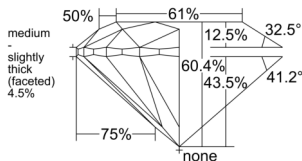

GIA®

FACSIMILE

GIA REPORT

1558456018

Verify this report at GIA.edu

GIA NATURAL DIAMOND DOSSIER®

June 11, 2026
GIA Report Number 1558456018
Shape and Cutting Style ..... Round Brilliant
Measurements ..... 4.29 - 4.33 x 2.60 mm

GRADING RESULTS

Carat Weight ..... 0.30 carat
Color Grade ..... H
Clarity Grade VS1
Cut Grade ..... Excellent

ADDITIONAL GRADING INFORMATION

Polish ..... Excellent
Symmetry ..... Excellent
Fluorescence ..... None
Clarity Characteristics..... Crystal, Feather, Cloud, Pinpoint
Inscription(s): GIA 1558456018

PROPORTIONS

Profile to actual proportions

GRADING SCALES

GIA COLOR SCALE

COLORLESS	D
	E
	F
	G
	H
	I
	J
NEAR COLORLESS	K
	L
	M
	N
	O
	P
	Q
	R
	S
	T
	U
	V
	W
	X
	Y
	Z

GIA CLARITY SCALE

FLAWLESS	VERY VERY SLIGHTLY INCLUDED	VS₁	VS₂	SL₁	SL₂	I₁	I₂	I₃			
									VERY SLIGHTLY INCLUDED	SLIGHTLY INCLUDED	INCLUDED

GIA CUT SCALE

EXCELLENT
VERY GOOD
GOOD
FAIR
POOR