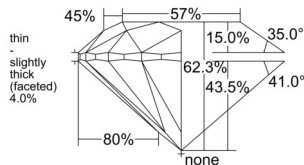

GIA®

FACSIMILE

GIA REPORT 1558457091

Verify this report at GIA.edu

GIA NATURAL DIAMOND DOSSIER®

June 11, 2026
GIA Report Number 1558457091
Shape and Cutting Style ..... Round Brilliant
Measurements ..... 5.65 - 5.68 x 3.53 mm

GRADING RESULTS

Carat Weight ..... 0.70 carat
Color Grade ..... F
Clarity Grade VS1
Cut Grade ..... Excellent

ADDITIONAL GRADING INFORMATION

Polish ..... Excellent
Symmetry ..... Excellent
Fluorescence ..... None
Clarity Characteristics..... Crystal, Feather, Cloud, Pinpoint
Inscription(s): GIA 1558457091

PROPORTIONS

Profile to actual proportions

GRADING SCALES

GIA COLOR SCALE

COLORLESS	D
	E
	F
	G
	H
	I
	J
NEAR COLORLESS	K
	L
FAIN	M
	N
	O
	P
VERY LIGHT	Q
	R
	S
	T
	U
	V
	W
	X
	Y
LIGHT	Z

GIA CLARITY SCALE

FLAWLESS	INTERNAL FLAWLESS	
		FLAWLESS
VERY VERY SLIGHTLY INCLUDED	VVS₁	
	VVS₂	
VERY SLIGHTLY INCLUDED	VS₁	
	VS₂	
SLIGHTLY INCLUDED	SI₁	
	SI₂	
INCLUDED	I₁	
	I₂	
	I₃	

GIA CUT SCALE

EXCELLENT
VERY GOOD
GOOD
FAIR
POOR