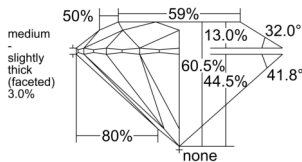

GIA®

FACSIMILE

GIA REPORT 1558459422

Verify this report at GIA.edu

GIA NATURAL DIAMOND DOSSIER®

June 10, 2026
GIA Report Number 1558459422
Shape and Cutting Style ..... Round Brilliant
Measurements ..... 4.18 - 4.20 x 2.54 mm

GRADING RESULTS

Carat Weight ..... 0.26 carat
Color Grade ..... D
Clarity Grade VS1
Cut Grade ..... Excellent

ADDITIONAL GRADING INFORMATION

Polish ..... Excellent
Symmetry ..... Excellent
Fluorescence ..... None
Clarity Characteristics ..... Crystal
Inscription(s): GIA 1558459422

PROPORTIONS

Profile to actual proportions