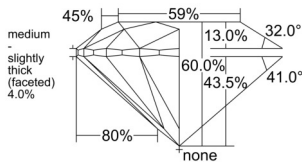

GIA®

FACSIMILE

GIA REPORT 1558462969

Verify this report at GIA.edu

GIA NATURAL DIAMOND DOSSIER®

June 10, 2026
GIA Report Number 1558462969
Shape and Cutting Style ..... Round Brilliant
Measurements ..... 5.74 - 5.78 x 3.46 mm

GRADING RESULTS

Carat Weight ..... 0.70 carat
Color Grade ..... F
Clarity Grade VS1
Cut Grade ..... Excellent

ADDITIONAL GRADING INFORMATION

Polish ..... Excellent
Symmetry ..... Excellent
Fluorescence ..... None
Clarity Characteristics..... Crystal, Feather, Needle, Pinpoint
Inscription(s): GIA 1558462969

PROPORTIONS

Profile to actual proportions

GRADING SCALES

GIA COLOR SCALE	GIA CLARITY SCALE	GIA CUT SCALE
COLOURLESS	FLAWLESS	EXCELLENT
D	INTERNALLY FLAWLESS	
E	VVS₁	VERY GOOD
F		
G	VVS₂	
H	VS₁	GOOD
I		
J	VS₂	
K	SI₁	FAIR
L		
M	SI₂	
N	I₁	POOR
O		
P	I₂	
Q	I₃	
R		
S		
T		
U		
V		
W		
X		
Y		
Z