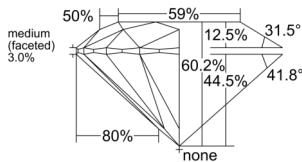

GIA®

FACSIMILE

GIA REPORT 1558464140

Verify this report at GIA.edu

GIA NATURAL DIAMOND DOSSIER®

June 10, 2026
GIA Report Number 1558464140
Shape and Cutting Style ..... Round Brilliant
Measurements ..... 4.92 - 4.94 x 2.97 mm

GRADING RESULTS

Carat Weight ..... 0.43 carat
Color Grade ..... D
Clarity Grade S11
Cut Grade ..... Excellent

ADDITIONAL GRADING INFORMATION

Polish ..... Excellent
Symmetry ..... Excellent
Fluorescence ..... Medium Blue
Clarity Characteristics ..... Crystal
Inscription(s): GIA 1558464140

PROPORTIONS

Profile to actual proportions

GRADING SCALES

GIA COLOR SCALE	GIA CLARITY SCALE	GIA CUT SCALE	
D	FLAWLESS	EXCELLENT	
E	INTERNALLY FLAWLESS		
F		VVS₁	VERY GOOD
G	VVS₂		
H	VS₁	GOOD	
I	VS₂		
J	S1₁	FAIR	
K	S1₂		
L	I₁	POOR	
M	I₂		
N	I₃		
O			
P			
Q			
R			
S			
T			
U			
V			
W			
X			
Y			
Z