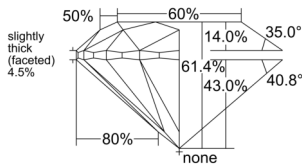

GIA®

FACSIMILE

GIA REPORT 1558464434

Verify this report at GIA.edu

GIA NATURAL DIAMOND DOSSIER®

June 12, 2026
GIA Report Number 1558464434
Shape and Cutting Style ..... Round Brilliant
Measurements ..... 5.06 - 5.09 x 3.12 mm

GRADING RESULTS

Carat Weight ..... 0.50 carat
Color Grade ..... E
Clarity Grade S11
Cut Grade ..... Excellent

ADDITIONAL GRADING INFORMATION

Polish ..... Excellent
Symmetry ..... Excellent
Fluorescence ..... None
Clarity Characteristics ..... Cloud
Inscription(s): GIA 1558464434

PROPORTIONS

Profile to actual proportions