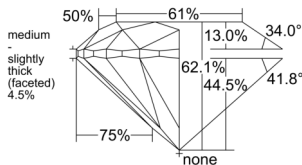

GIA®

FACSIMILE

GIA REPORT 1558475537

Verify this report at GIA.edu

GIA NATURAL DIAMOND DOSSIER®

June 11, 2026
GIA Report Number 1558475537
Shape and Cutting Style ..... Round Brilliant
Measurements ..... 4.70 - 4.72 x 2.93 mm

GRADING RESULTS

Carat Weight ..... 0.40 carat
Color Grade ..... F
Clarity Grade VS2
Cut Grade ..... Excellent

ADDITIONAL GRADING INFORMATION

Polish ..... Excellent
Symmetry ..... Excellent
Fluorescence ..... None
Clarity Characteristics ..... Crystal, Knot, Feather
Inscription(s): GIA 1558475537

PROPORTIONS

Profile to actual proportions