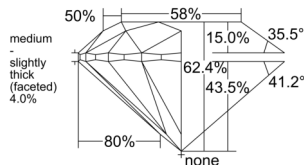

GIA®

FACSIMILE

GIA REPORT 1558476956

Verify this report at GIA.edu

GIA NATURAL DIAMOND DOSSIER®

June 15, 2026
GIA Report Number 1558476956
Shape and Cutting Style ..... Round Brilliant
Measurements ..... 4.72 - 4.73 x 2.95 mm

GRADING RESULTS

Carat Weight ..... 0.41 carat
Color Grade ..... J
Clarity Grade VS2
Cut Grade ..... Excellent

ADDITIONAL GRADING INFORMATION

Polish ..... Excellent
Symmetry ..... Excellent
Fluorescence ..... None
Clarity Characteristics.. Cloud, Crystal, Feather, Indented Natural
Inscription(s): GIA 1558476956

PROPORTIONS

GRADING SCALES

GIA COLOR SCALE

COLOREDNESS	D
	E
	F
	G
	H
	I
NEAR COLORLESS	J
	K
	L
Faint	M
	N
	O
	P
	R
	S
	T
	U
	V
	W
	X
	Y
Light	Z

GIA CLARITY SCALE

VERY VERY SLIGHTLY INCLUDED	FLAWLESS
	INTERNALLY FLAWLESS
VERY SLIGHTLY INCLUDED	VVS₁
	VVS₂
SLIGHTLY INCLUDED	VS₁
	VS₂
INCLUDED	SI₁
	SI₂
	I₁
	I₂
	I₃

GIA CUT SCALE

EXCELLENT
VERY GOOD
GOOD
FAIR
POOR