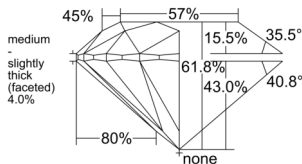

GIA®

FACSIMILE

GIA REPORT 1558485273

Verify this report at GIA.edu

GIA NATURAL DIAMOND DOSSIER®

June 15, 2026
GIA Report Number 1558485273
Shape and Cutting Style ..... Round Brilliant
Measurements ..... 4.45 - 4.47 x 2.76 mm

GRADING RESULTS

Carat Weight ..... 0.34 carat
Color Grade ..... H
Clarity Grade S11
Cut Grade ..... Excellent

ADDITIONAL GRADING INFORMATION

Polish ..... Excellent
Symmetry ..... Excellent
Fluorescence ..... None
Clarity Characteristics ..... Cloud
Inscription(s): GIA 1558485273

PROPORTIONS

GRADING SCALES

GIA COLOR SCALE

COLORLESS	D
	E
	F
	G
	H
	I
	J
NEAR COLORLESS	K
	L
Faint	M
	N
	O
	P
Very Light	Q
	R
	S
	T
	U
	V
Light	W
	X
	Y
	Z

GIA CLARITY SCALE

GIA CUT SCALE

EXCELLENT
VERY GOOD
GOOD
FAIR
POOR