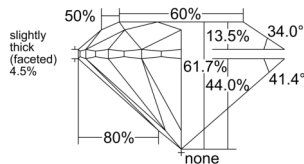

GIA®

FACSIMILE

GIA REPORT 1558485417

Verify this report at GIA.edu

GIA NATURAL DIAMOND DOSSIER®

June 15, 2026
GIA Report Number 1558485417
Shape and Cutting Style ..... Round Brilliant
Measurements ..... 4.27 - 4.30 x 2.64 mm

GRADING RESULTS

Carat Weight ..... 0.30 carat
Color Grade ..... H
Clarity Grade VS2
Cut Grade ..... Excellent

ADDITIONAL GRADING INFORMATION

Polish ..... Excellent
Symmetry ..... Excellent
Fluorescence ..... None
Clarity Characteristics ..... Cloud, Feather, Crystal
Inscription(s): GIA 1558485417

PROPORTIONS

Profile to actual proportions