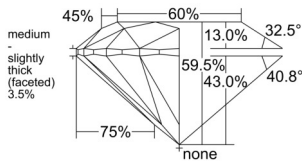

GIA®

FACSIMILE

GIA REPORT 1558486376

Verify this report at GIA.edu

GIA NATURAL DIAMOND DOSSIER®

June 15, 2026
GIA Report Number 1558486376
Shape and Cutting Style ..... Round Brilliant
Measurements ..... 4.35 - 4.38 x 2.59 mm

GRADING RESULTS

Carat Weight ..... 0.30 carat
Color Grade ..... E
Clarity Grade VS1
Cut Grade ..... Excellent

ADDITIONAL GRADING INFORMATION

Polish ..... Excellent
Symmetry ..... Excellent
Fluorescence ..... None
Clarity Characteristics ..... Cloud
Inscription(s): GIA 1558486376

PROPORTIONS

Profile to actual proportions

GRADING SCALES

GIA COLOR SCALE	GIA CLARITY SCALE	GIA CUT SCALE	
D	FLAWLESS	EXCELLENT	
E	INTERNALLY FLAWLESS		
F		VVS₁	VERY GOOD
G	VVS₂		
H	VS₁	GOOD	
I	VS₂		
J	SI₁	FAIR	
K	SI₂		
L	I₁	POOR	
M			
N			
O	I₂		
P			
Q	I₃		
R			
S			
T			
U			
V			
W			
X			
Y			
Z