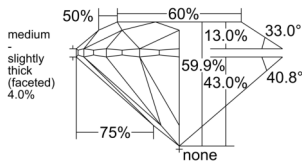

GIA®

FACSIMILE

GIA REPORT 1558489573

Verify this report at GIA.edu

GIA NATURAL DIAMOND DOSSIER®

June 16, 2026
GIA Report Number 1558489573
Shape and Cutting Style ..... Round Brilliant
Measurements ..... 4.55 - 4.58 x 2.74 mm

GRADING RESULTS

Carat Weight ..... 0.35 carat
Color Grade ..... D
Clarity Grade VS1
Cut Grade ..... Excellent

ADDITIONAL GRADING INFORMATION

Polish ..... Excellent
Symmetry ..... Excellent
Fluorescence ..... Faint
Clarity Characteristics..... Cloud, Needle, Pinpoint
Inscription(s): GIA 1558489573

PROPORTIONS

Profile to actual proportions

GRADING SCALES

GIA COLOR SCALE	GIA CLARITY SCALE	GIA CUT SCALE	
D	FLAWLESS	EXCELLENT	
E	INTERNALLY FLAWLESS		
F		VVS₁	VERY GOOD
G	VVS₂		
H	VS₁	GOOD	
I	VS₂		
J	SI₁	FAIR	
K	SI₂		
L	I₁	POOR	
M	I₂		
N	I₃		
O			
P			
Q			
R			
S			
T			
U			
V			
W			
X			
Y			
Z