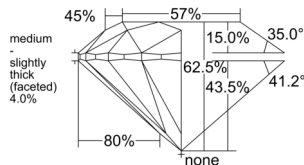

GIA®

FACSIMILE

GIA REPORT

1558496358

Verify this report at GIA.edu

GIA NATURAL DIAMOND DOSSIER®

June 17, 2026
GIA Report Number 1558496358
Shape and Cutting Style ..... Round Brilliant
Measurements ..... 5.05 - 5.08 x 3.16 mm

GRADING RESULTS

Carat Weight ..... 0.50 carat
Color Grade ..... F
Clarity Grade VS2
Cut Grade ..... Excellent

ADDITIONAL GRADING INFORMATION

Polish ..... Excellent
Symmetry ..... Excellent
Fluorescence ..... None
Clarity Characteristics ..... Cloud
Inscription(s): GIA 1558496358

PROPORTIONS

Profile to actual proportions

GRADING SCALES

GIA COLOR SCALE

COLORLESS	D
	E
	F
	G
	H
	I
	J
NEAR COLORLESS	K
	L
Faint	M
	N
	O
	P
Very Light	Q
	R
	S
	T
	U
	V
Light	W
	X
	Y
	Z

GIA CLARITY SCALE

FLAWLESS	INTERNAL FLAWLESS	
		FLAWLESS
VERY VERY SLIGHTLY INCLUDED	VVS₁	
	VVS₂	
VERY SLIGHTLY INCLUDED	VS₁	
	VS₂	
SLIGHTLY INCLUDED	SI₁	
	SI₂	
INCLUDED	I₁	
	I₂	
	I₃	

GIA CUT SCALE

EXCELLENT
VERY GOOD
GOOD
FAIR
POOR