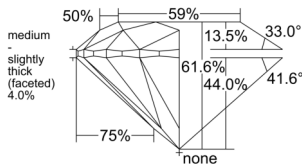

GIA®

FACSIMILE

GIA REPORT 1558514866

Verify this report at GIA.edu

GIA NATURAL DIAMOND DOSSIER®

June 18, 2026
GIA Report Number 1558514866
Shape and Cutting Style ..... Round Brilliant
Measurements ..... 4.36 - 4.38 x 2.69 mm

GRADING RESULTS

Carat Weight ..... 0.31 carat
Color Grade I
Clarity Grade VS1
Cut Grade ..... Excellent

ADDITIONAL GRADING INFORMATION

Polish ..... Excellent
Symmetry ..... Excellent
Fluorescence ..... None
Clarity Characteristics ..... Feather, Pinpoint
Inscription(s): GIA 1558514866

PROPORTIONS

Profile to actual proportions