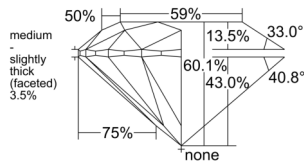

GIA®

FACSIMILE

GIA REPORT 1558520024

Verify this report at GIA.edu

GIA NATURAL DIAMOND DOSSIER®

June 18, 2026
GIA Report Number 1558520024
Shape and Cutting Style ..... Round Brilliant
Measurements ..... 5.46 - 5.48 x 3.29 mm

GRADING RESULTS

Carat Weight ..... 0.60 carat
Color Grade ..... G
Clarity Grade S11
Cut Grade ..... Excellent

ADDITIONAL GRADING INFORMATION

Polish ..... Excellent
Symmetry ..... Excellent
Fluorescence ..... None
Clarity Characteristics..... Cloud, Crystal, Feather
Inscription(s): GIA 1558520024

PROPORTIONS

Profile to actual proportions

GRADING SCALES

GIA COLOR SCALE	GIA CLARITY SCALE	GIA CUT SCALE	
D	FLAWLESS	EXCELLENT	
E	INTERNALLY FLAWLESS		
F		VVS₁	VERY GOOD
G	VVS₂		
H	VS₁	GOOD	
I	VS₂		
J	S1₁	FAIR	
K	S1₂		
L	I₁	POOR	
M	I₂		
N	I₃		
O			
P			
Q			
R			
S			
T			
U			
V			
W			
X			
Y			
Z