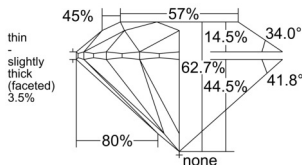

GIA®

FACSIMILE

GIA REPORT 1558524712

Verify this report at GIA.edu

GIA NATURAL DIAMOND DOSSIER®

June 18, 2026
GIA Report Number 1558524712
Shape and Cutting Style ..... Round Brilliant
Measurements ..... 4.27 - 4.29 x 2.68 mm

GRADING RESULTS

Carat Weight ..... 0.30 carat
Color Grade ..... G
Clarity Grade VS1
Cut Grade ..... Excellent

ADDITIONAL GRADING INFORMATION

Polish ..... Excellent
Symmetry ..... Excellent
Fluorescence ..... Faint
Clarity Characteristics..... Cloud, Crystal, Pinpoint
Inscription(s): GIA 1558524712

PROPORTIONS

GRADING SCALES

GIA COLOR SCALE	GIA CLARITY SCALE	GIA CUT SCALE	
COLOURLESS D	FLAWLESS	EXCELLENT	
E	INTERNALLY FLAWLESS		
F		VVS₁	VERY GOOD
G	VVS₂		
H	VS₁	GOOD	
I	VS₂		
J	SI₁	FAIR	
K	SI₂		
L	I₁	POOR	
M	I₂		
N	I₃		
O			
P			
Q			
R			
S			
T			
U			
V			
W			
X			
Y			
Z