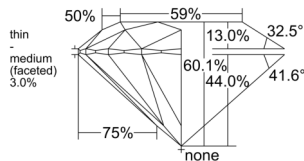

GIA®

FACSIMILE

GIA REPORT 1558528777

Verify this report at GIA.edu

GIA NATURAL DIAMOND DOSSIER®

June 19, 2026
GIA Report Number 1558528777
Shape and Cutting Style ..... Round Brilliant
Measurements ..... 5.42 - 5.45 x 3.27 mm

GRADING RESULTS

Carat Weight ..... 0.58 carat
Color Grade ..... E
Clarity Grade S11
Cut Grade ..... Excellent

ADDITIONAL GRADING INFORMATION

Polish ..... Excellent
Symmetry ..... Excellent
Fluorescence ..... None
Clarity Characteristics ..... Cloud, Feather
Inscription(s): GIA 1558528777

PROPORTIONS

Profile to actual proportions

GRADING SCALES

GIA COLOR SCALE	GIA CLARITY SCALE	GIA CUT SCALE	
D	FLAWLESS	EXCELLENT	
E	INTERNALLY FLAWLESS		
F		VVS₁	VERY GOOD
G	VVS₂		
H	VS₁	GOOD	
I	VS₂		
J	S1₁	FAIR	
K	S1₂		
L	I₁	POOR	
M	I₂		
N	I₃		
O			
P			
Q			
R			
S			
T			
U			
V			
W			
X			
Y			
Z