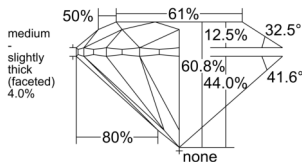

GIA®

FACSIMILE

GIA REPORT 1558528792

Verify this report at GIA.edu

GIA NATURAL DIAMOND DOSSIER®

June 19, 2026
GIA Report Number 1558528792
Shape and Cutting Style ..... Round Brilliant
Measurements ..... 6.21 - 6.25 x 3.79 mm

GRADING RESULTS

Carat Weight ..... 0.90 carat
Color Grade ..... H
Clarity Grade S11
Cut Grade ..... Excellent

ADDITIONAL GRADING INFORMATION

Polish ..... Excellent
Symmetry ..... Excellent
Fluorescence ..... None
Clarity Characteristics..... Crystal, Feather, Cloud
Inspection(s): GIA 1558528792

PROPORTIONS

Profile to actual proportions