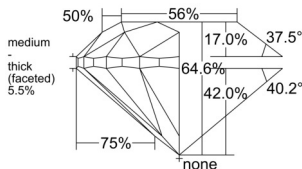

GIA®

FACSIMILE

GIA REPORT 1558529843

Verify this report at GIA.edu

GIA NATURAL DIAMOND DOSSIER®

June 22, 2026
GIA Report Number 1558529843
Shape and Cutting Style ..... Round Brilliant
Measurements ..... 5.48 - 5.57 x 3.57 mm

GRADING RESULTS

Carat Weight ..... 0.70 carat
Color Grade ..... F
Clarity Grade S11
Cut Grade ..... Very Good

ADDITIONAL GRADING INFORMATION

Polish ..... Excellent
Symmetry ..... Very Good
Fluorescence ..... None
Clarity Characteristics ..... Cloud, Crystal
Inscription(s): GIA 1558529843

PROPORTIONS

Profile to actual proportions

GRADING SCALES

GIA COLOR SCALE

COLORLESS	D
	E
	F
	G
	H
	I
	J
NEAR COLORLESS	K
	L
Faint	M
	N
	O
	P
Very Light	Q
	R
	S
	T
	U
	V
Light	W
	X
	Y
	Z

GIA CLARITY SCALE

FLAWLESS	VERY VERY SLIGHTLY INCLUDED	VVS₁	
			VVS₂
INTERNALLY FLAWLESS	VERY SLIGHTLY INCLUDED	VS₁	
		VS₂	
SLIGHTLY INCLUDED	SLIGHTLY INCLUDED	S1₁	
		S1₂	
INCLUDED	INCLUDED	I₁	
		I₂	
		I₃	

GIA CUT SCALE

EXCELLENT
VERY GOOD
GOOD
FAIR
POOR