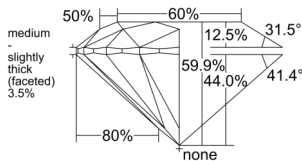

GIA®

FACSIMILE

GIA REPORT 1558531574

Verify this report at GIA.edu

GIA NATURAL DIAMOND DOSSIER®

June 22, 2026
GIA Report Number 1558531574
Shape and Cutting Style ..... Round Brilliant
Measurements ..... 5.16 - 5.18 x 3.10 mm

GRADING RESULTS

Carat Weight ..... 0.50 carat
Color Grade ..... D
Clarity Grade S11
Cut Grade ..... Excellent

ADDITIONAL GRADING INFORMATION

Polish ..... Excellent
Symmetry ..... Excellent
Fluorescence ..... Faint
Clarity Characteristics ..... Crystal
Inscription(s): GIA 1558531574

PROPORTIONS

Profile to actual proportions

GRADING SCALES

GIA COLOR SCALE	GIA CLARITY SCALE	GIA CUT SCALE	
D	FLAWLESS	EXCELLENT	
E	INTERNALLY FLAWLESS		
F		VVS₁	VERY GOOD
G	VVS₂		
H	VS₁	GOOD	
I	VS₂		
J	S1₁	FAIR	
K	S1₂		
L	I₁	POOR	
M	I₂		
N	I₃		
O			
P			
Q			
R			
S			
T			
U			
V			
W			
X			
Y			
Z