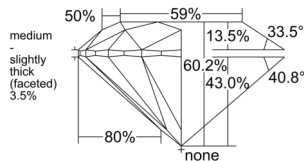

GIA®

FACSIMILE

GIA REPORT 1558537792

Verify this report at GIA.edu

GIA NATURAL DIAMOND DOSSIER®

June 19, 2026
GIA Report Number 1558537792
Shape and Cutting Style ..... Round Brilliant
Measurements ..... 4.40 - 4.42 x 2.66 mm

GRADING RESULTS

Carat Weight ..... 0.31 carat
Color Grade ..... D
Clarity Grade S11
Cut Grade ..... Excellent

ADDITIONAL GRADING INFORMATION

Polish ..... Excellent
Symmetry ..... Excellent
Fluorescence ..... Faint
Clarity Characteristics ..... Crystal, Cloud
Inscription(s): GIA 1558537792

PROPORTIONS

Profile to actual proportions

GRADING SCALES

GIA COLOR SCALE	GIA CLARITY SCALE	GIA CUT SCALE	
D	FLAWLESS	EXCELLENT	
E	INTERNALLY FLAWLESS		
F		VVS₁	VERY GOOD
G	VVS₂		
H	VS₁	GOOD	
I	VS₂		
J	S1₁	FAIR	
K	S1₂		
L	I₁	POOR	
M	I₂		
N	I₃		
O			
P			
Q			
R			
S			
T			
U			
V			
W			
X			
Y			
Z