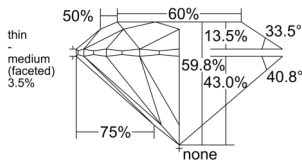

GIA®

FACSIMILE

GIA REPORT 1558542936

Verify this report at GIA.edu

GIA NATURAL DIAMOND DOSSIER®

June 20, 2026
GIA Report Number 1558542936
Shape and Cutting Style ..... Round Brilliant
Measurements ..... 4.53 - 4.55 x 2.72 mm

GRADING RESULTS

Carat Weight ..... 0.34 carat
Color Grade ..... F
Clarity Grade VS2
Cut Grade ..... Excellent

ADDITIONAL GRADING INFORMATION

Polish ..... Excellent
Symmetry ..... Excellent
Fluorescence ..... None
Clarity Characteristics ..... Cloud, Crystal
Inscription(s): GIA 1558542936

PROPORTIONS

Profile to actual proportions