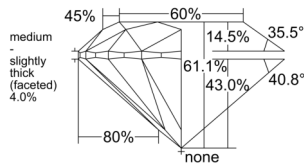

GIA®

FACSIMILE

GIA REPORT 1558544163

Verify this report at GIA.edu

GIA NATURAL DIAMOND DOSSIER®

June 22, 2026
GIA Report Number 1558544163
Shape and Cutting Style ..... Round Brilliant
Measurements ..... 4.72 - 4.74 x 2.89 mm

GRADING RESULTS

Carat Weight ..... 0.40 carat
Color Grade ..... D
Clarity Grade S11
Cut Grade ..... Excellent

ADDITIONAL GRADING INFORMATION

Polish ..... Excellent
Symmetry ..... Excellent
Fluorescence ..... None
Clarity Characteristics ..... Cloud, Feather
Inscription(s): GIA 1558544163

PROPORTIONS

Profile to actual proportions