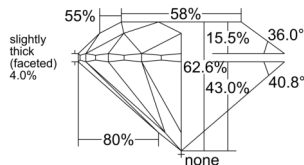

GIA®

FACSIMILE

GIA REPORT 1558547156

Verify this report at GIA.edu

GIA NATURAL DIAMOND DOSSIER®

June 22, 2026
GIA Report Number 1558547156
Shape and Cutting Style ..... Round Brilliant
Measurements ..... 5.90 - 5.93 x 3.70 mm

GRADING RESULTS

Carat Weight ..... 0.81 carat
Color Grade ..... G
Clarity Grade VS2
Cut Grade ..... Excellent

ADDITIONAL GRADING INFORMATION

Polish ..... Excellent
Symmetry ..... Excellent
Fluorescence ..... None
Clarity Characteristics ..... Crystal
Inscription(s): GIA 1558547156

PROPORTIONS

Profile to actual proportions