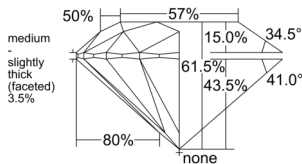

GIA®

FACSIMILE

GIA REPORT 1558573264

Verify this report at gia.edu

GIA NATURAL DIAMOND DOSSIER®

June 25, 2026
GIA Report Number 1558573264
Shape and Cutting Style ..... Round Brilliant
Measurements ..... 5.11 - 5.13 x 3.15 mm

GRADING RESULTS

Carat Weight ..... 0.50 carat
Color Grade ..... G
Clarity Grade VS1
Cut Grade ..... Excellent

ADDITIONAL GRADING INFORMATION

Polish ..... Excellent
Symmetry ..... Excellent
Fluorescence ..... Strong Blue
Clarity Characteristics ..... Cloud, Crystal, Pinpoint
Inscription(s): GIA 1558573264

PROPORTIONS

GRADING SCALES

GIA COLOR SCALE

COLORLESS	D
	E
	F
	G
	H
	I
NEAR COLORLESS	J
	K
	L
FAIN	M
	N
	O
	P
	Q
VERY LIGHT	R
	S
	T
	U
	V
	W
	X
	Y
LIGHT	Z

GIA CLARITY SCALE

FLAWLESS	INTERNAL FLAWLESS	
		EXCELLENT
VERY VERY SLIGHTLY INCLUDED	VVS₁	
	VVS₂	
VERY SLIGHTLY INCLUDED	VS₁	
	VS₂	
SLIGHTLY INCLUDED	SI₁	
	SI₂	
INCLUDED	I₁	
	I₂	
	I₃	
POOR		

GIA CUT SCALE

EXCELLENT
VERY GOOD
GOOD
FAIR
POOR