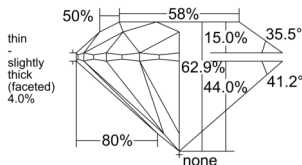

GIA®

FACSIMILE

GIA REPORT 1558573482

Verify this report at GIA.edu

GIA NATURAL DIAMOND DOSSIER®

June 25, 2026
GIA Report Number 1558573482
Shape and Cutting Style ..... Round Brilliant
Measurements ..... 5.03 - 5.07 x 3.18 mm

GRADING RESULTS

Carat Weight ..... 0.50 carat
Color Grade ..... G
Clarity Grade S11
Cut Grade ..... Excellent

ADDITIONAL GRADING INFORMATION

Polish ..... Excellent
Symmetry ..... Excellent
Fluorescence ..... None
Clarity Characteristics ..... Crystal, Feather
Inscription(s): GIA 1558573482

PROPORTIONS

Profile to actual proportions