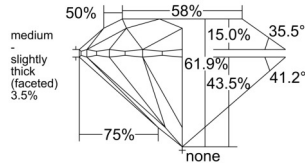

GIA®

FACSIMILE

GIA REPORT 1558574672

Verify this report at GIA.edu

GIA NATURAL DIAMOND DOSSIER®

June 27, 2026
GIA Report Number 1558574672
Shape and Cutting Style ..... Round Brilliant
Measurements ..... 4.45 - 4.47 x 2.76 mm

GRADING RESULTS

Carat Weight ..... 0.33 carat
Color Grade ..... E
Clarity Grade VS1
Cut Grade ..... Excellent

ADDITIONAL GRADING INFORMATION

Polish ..... Excellent
Symmetry ..... Excellent
Fluorescence ..... None
Clarity Characteristics..... Crystal, Feather, Pinpoint
Inspection(s): GIA 1558574672

PROPORTIONS

Profile to actual proportions