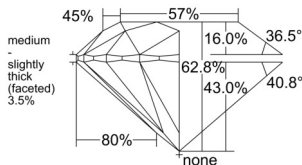

GIA®

FACSIMILE

GIA REPORT 1558578360

Verify this report at GIA.edu

GIA NATURAL DIAMOND DOSSIER®

June 25, 2026
GIA Report Number 1558578360
Shape and Cutting Style ..... Round Brilliant
Measurements ..... 5.10 - 5.14 x 3.22 mm

GRADING RESULTS

Carat Weight ..... 0.52 carat
Color Grade ..... H
Clarity Grade S11
Cut Grade ..... Excellent

ADDITIONAL GRADING INFORMATION

Polish ..... Excellent
Symmetry ..... Excellent
Fluorescence ..... None
Clarity Characteristics ..... Cloud, Crystal
Inscription(s): GIA 1558578360

PROPORTIONS

GRADING SCALES

GIA
COLOR
SCALE

COLOURESS	D
	E
	F
	G
	H
	I
	J
NEAR COLOURESS	K
	L
FAIN	M
	N
	O
	P
VERY LIGHT	Q
	R
	S
	T
	U
	V
	W
	X
	Y
LIGHT	Z

GIA
CLARITY
SCALE

VERY VERY SLIGHTLY INCLUDED	FLAWLESS
	INTERNALLY FLAWLESS
VERY SLIGHTLY INCLUDED	VVS₁
	VVS₂
SLIGHTLY INCLUDED	VS₁
	VS₂
INCLUDED	S1₁
	S1₂
	I₁
	I₂
	I₃

GIA
CUT
SCALE

EXCELLENT
VERY GOOD
GOOD
FAIR
POOR