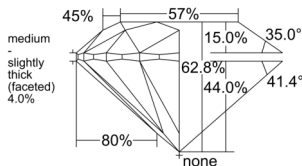

GIA®

FACSIMILE

GIA REPORT 1558579971

Verify this report at GIA.edu

GIA NATURAL DIAMOND DOSSIER®

June 27, 2026
GIA Report Number 1558579971
Shape and Cutting Style ..... Round Brilliant
Measurements ..... 4.35 - 4.37 x 2.74 mm

GRADING RESULTS

Carat Weight ..... 0.32 carat
Color Grade ..... F
Clarity Grade VVS1
Cut Grade ..... Excellent

ADDITIONAL GRADING INFORMATION

Polish ..... Excellent
Symmetry ..... Excellent
Fluorescence ..... None
Clarity Characteristics..... Pinpoint, Internal Graining, Feather
Inscription(s): GIA 1558579971

PROPORTIONS

Profile to actual proportions