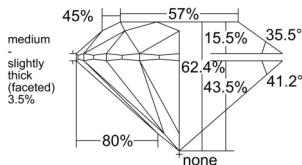

GIA®

FACSIMILE

GIA REPORT 1558592571

Verify this report at GIA.edu

GIA NATURAL DIAMOND DOSSIER®

June 26, 2026
GIA Report Number 1558592571
Shape and Cutting Style ..... Round Brilliant
Measurements ..... 5.12 - 5.14 x 3.20 mm

GRADING RESULTS

Carat Weight ..... 0.51 carat
Color Grade ..... H
Clarity Grade VS1
Cut Grade ..... Excellent

ADDITIONAL GRADING INFORMATION

Polish ..... Excellent
Symmetry ..... Excellent
Fluorescence ..... Faint
Clarity Characteristics..... Crystal, Feather, Pinpoint
Inspection(s): GIA 1558592571

PROPORTIONS

Profile to actual proportions