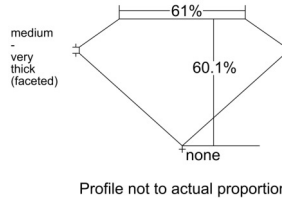

GIA®

FACSIMILE

GIA REPORT 1558601138

Verify this report at GIA.edu

GIA NATURAL DIAMOND DOSSIER®

June 26, 2026
GIA Report Number 1558601138
Shape and Cutting Style ..... Heart Brilliant
Measurements ..... 5.47 x 6.14 x 3.69 mm

GRADING RESULTS

Carat Weight ..... 0.70 carat
Color Grade ..... F
Clarity Grade SI1

ADDITIONAL GRADING INFORMATION

Polish ..... Excellent
Symmetry ..... Very Good
Fluorescence ..... Faint
Clarity Characteristics..... Cloud, Crystal, Feather
Inscription(s): GIA 1558601138

PROPORTIONS

GRADING SCALES

GIA COLOR SCALE		GIA CLARITY SCALE			
COLORLESS	D	VERY VERY SLIGHTLY INCLUDED	FLAWLESS		
	E		INTERNALLY FLAWLESS		
	F		VVS₁		
	NEAR COLORLESS	G	VERY SLIGHTLY INCLUDED	VVS₂	
		H		VS₁	
		FAINT	I	SLIGHTLY INCLUDED	VS₂
			J		SI₁
			K		SI₂
	VERT LIGHT	L	INCLUDED	I₁	
		M		I₂	
N		I₃			
O					
P					
Q					
R					
LIGHT	S				
	T				
	U				
	V				
	W				
X					
Y					
Z