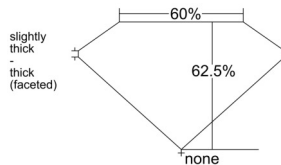

GIA®

FACSIMILE

GIA REPORT 1558604568

Verify this report at GIA.edu

GIA NATURAL DIAMOND DOSSIER®

June 29, 2026
GIA Report Number 1558604568
Shape and Cutting Style ..... Oval Brilliant
Measurements ..... 6.49 x 4.44 x 2.78 mm

GRADING RESULTS

Carat Weight ..... 0.50 carat
Color Grade ..... G
Clarity Grade VVS1

ADDITIONAL GRADING INFORMATION

Polish ..... Excellent
Symmetry ..... Very Good
Fluorescence ..... None
Clarity Characteristics..... Pinpoint, Cloud, Feather, Cavity
Inscription(s): GIA 1558604568

PROPORTIONS

Profile not to actual proportions

GRADING SCALES

GIA COLOR SCALE		GIA CLARITY SCALE			
COLORLESS	D	VERY VERY SLIGHTLY INCLUDED	FLAWLESS		
	E		INTERNALLY FLAWLESS		
	F	VERY SLIGHTLY INCLUDED	VVS₁		
	G		VVS₂		
	H		VS₁		
	NEAR COLORLESS	I	SLIGHTLY INCLUDED	VS₂	
		J		SI₁	
		FAINT	K	INCLUDED	SI₂
			L		I₁
			M		I₂
N			I₃		
VERT LIGHT	O	INCLUDED			
	P				
	Q				
	R				
	S				
	T				
LIGHT	U				
	V				
	W				
	X				
Y					
Z