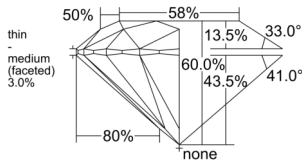

GIA®

FACSIMILE

GIA REPORT

1558660412

Verify this report at GIA.edu

GIA NATURAL DIAMOND DOSSIER®

July 06, 2026
GIA Report Number 1558660412
Shape and Cutting Style ..... Round Brilliant
Measurements ..... 3.80 - 3.82 x 2.29 mm

GRADING RESULTS

Carat Weight ..... 0.20 carat
Color Grade ..... F
Clarity Grade VS1
Cut Grade ..... Excellent

ADDITIONAL GRADING INFORMATION

Polish ..... Excellent
Symmetry ..... Excellent
Fluorescence ..... None
Clarity Characteristics ..... Feather, Pinpoint, Needle
Inscription(s): GIA 1558660412

PROPORTIONS

Profile to actual proportions

GRADING SCALES

GIA COLOR SCALE

COLORLESS	D
	E
	F
	G
	H
	I
	J
NEAR COLORLESS	K
	L
	M
	N
	O
	P
	Q
	R
	S
	T
	U
	V
	W
	X
	Y
	Z

GIA CLARITY SCALE

VERY VERY SLIGHTLY INCLUDED	FLAWLESS
	INTERNALLY FLAWLESS
VERY SLIGHTLY INCLUDED	VVS₁
	VVS₂
SLIGHTLY INCLUDED	VS₁
	VS₂
INCLUDED	SI₁
	SI₂
	I₁
	I₂
	I₃

GIA CUT SCALE

EXCELLENT
VERY GOOD
GOOD
FAIR
POOR